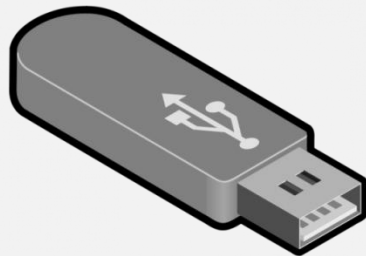

Hyundai Elite i20
USB Compatibility List

Using the USB device

You can use an USB port to plug in an USB device.

- Connect the USB device after turning on the engine.
- Make sure that the USB device is properly inserted.
- Audio system supports only the music files in USB devices but not images & videos.
- Audio system recognizes USB devices formatted in FAT 12/16/32 (preferably FAT 32) formats only. 
- Some USB devices may not be compatible with the audio system.